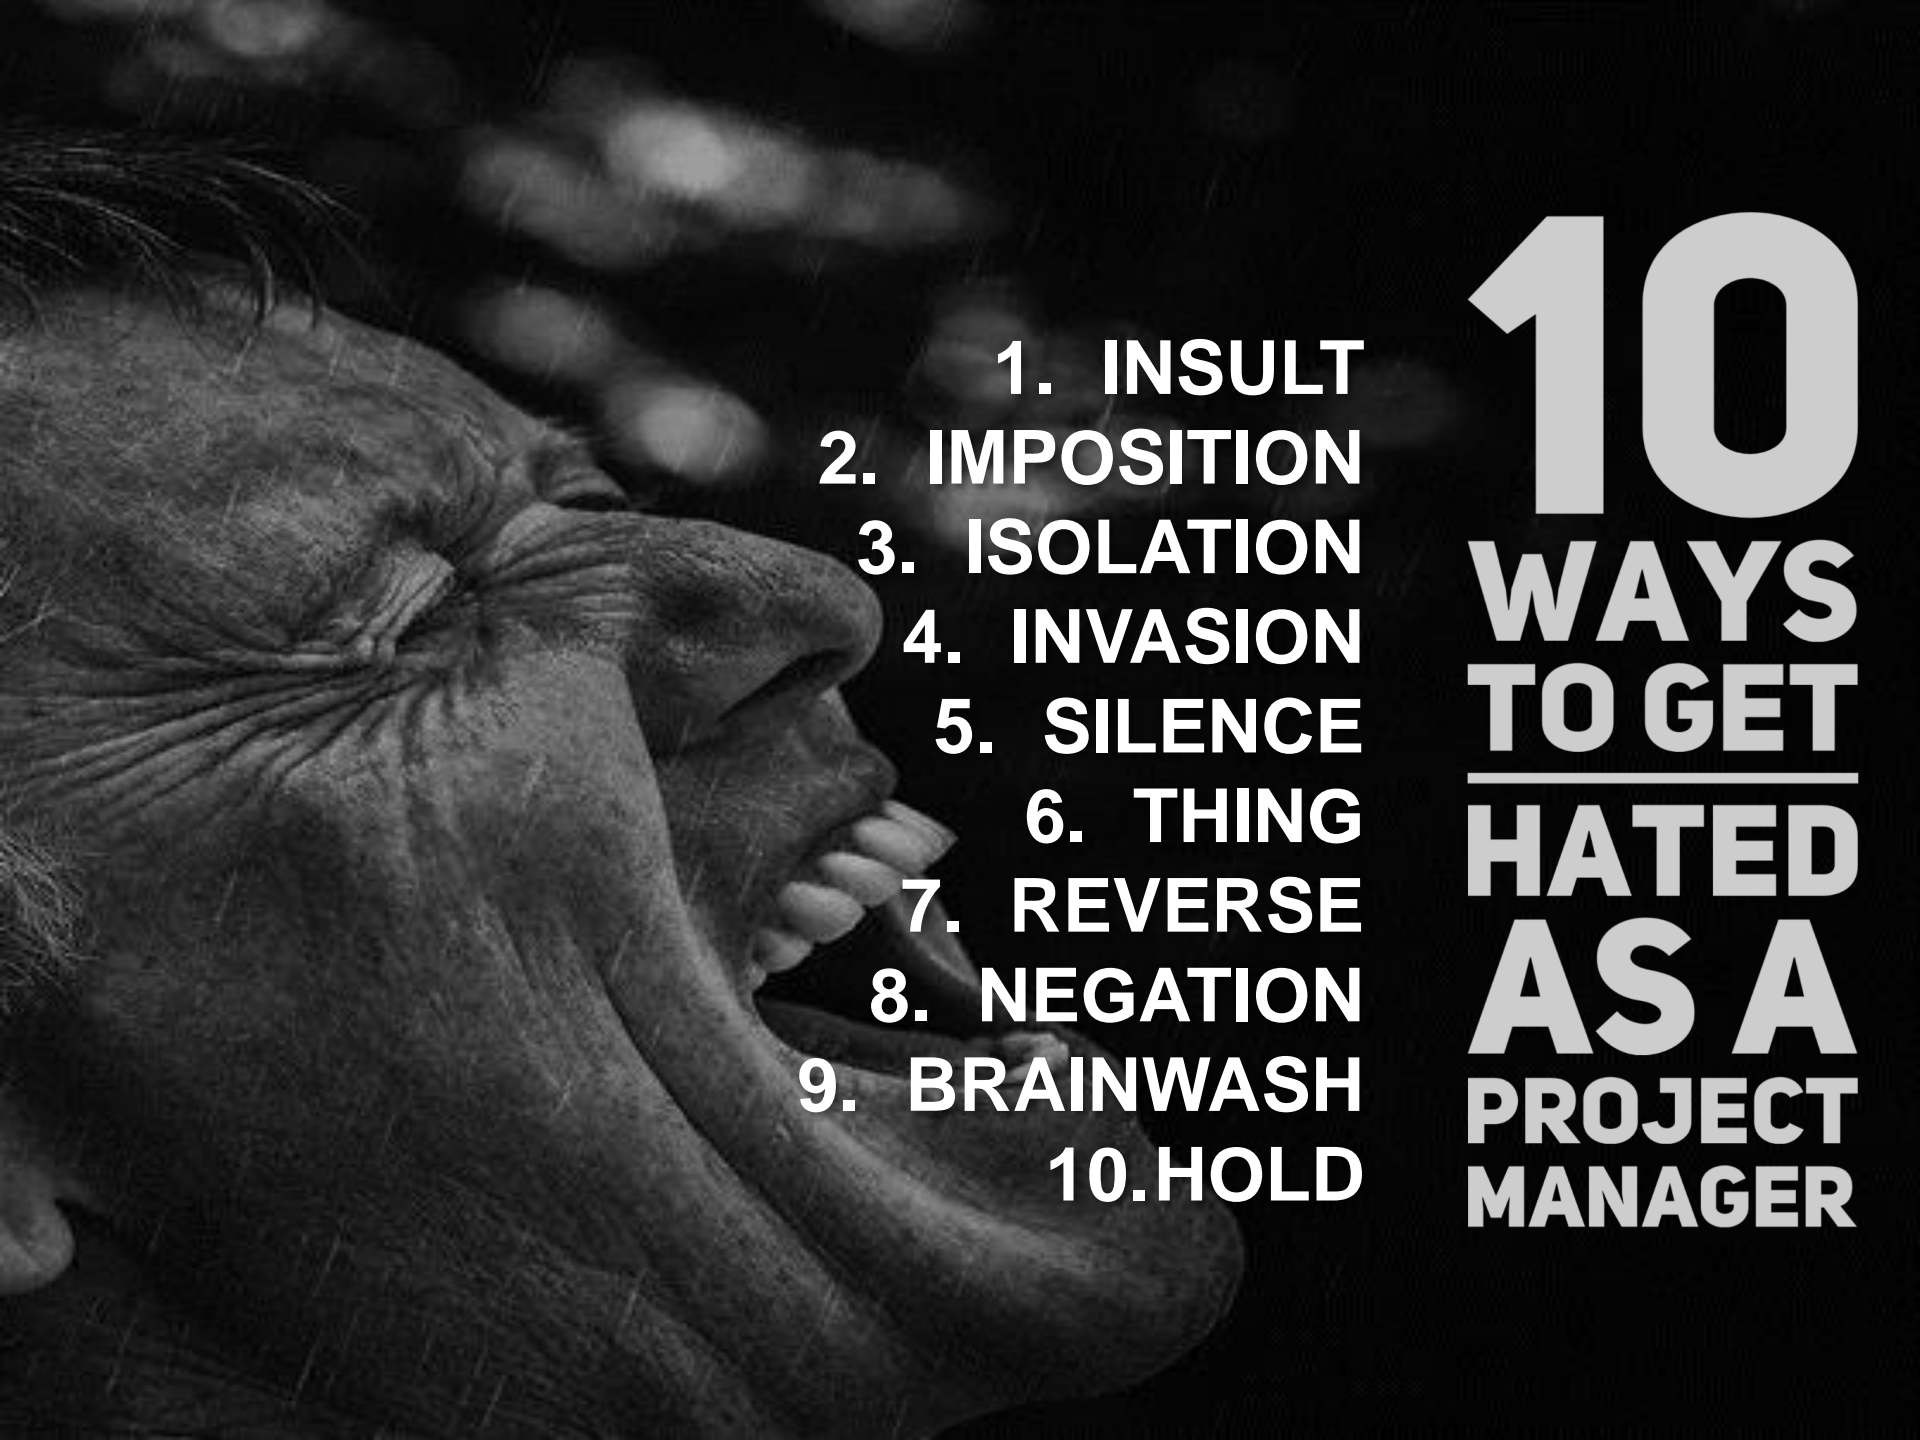

« Logic will take you from A to B.
Imagination will take you everywhere. »

Albert Einstein

be.linkedin.com/patriceblanchard

30

1. INSULT
2. IMPOSITION
3. ISOLATION
4. INVASION
5. SILENCE
6. THING
7. REVERSE
8. NEGATION
9. BRAINWASH
10. HOLD

What are the human needs?

A dark, shadowy silhouette of a person's head and shoulders is cast onto a light-colored, cracked, and textured surface, possibly asphalt or concrete. The shadow is positioned in the upper center of the frame. The surface is covered in a network of fine, irregular cracks, giving it a rough, weathered appearance. The lighting is directional, coming from the upper left, which creates the shadow and highlights the texture of the ground.

1.INSULT

2.IMPOSITION

3.ISOLATION

4. INVASION

5.SILENCE

6. THING

7. REVERSE

A black and white photograph of a wooden signpost. The signpost is made of dark, weathered wood and is mounted on a vertical post. The sign itself is a long, rectangular board with rounded ends, pointing towards the right. The background is a bright sky filled with scattered, fluffy white clouds. The overall mood is one of direction and clarity.